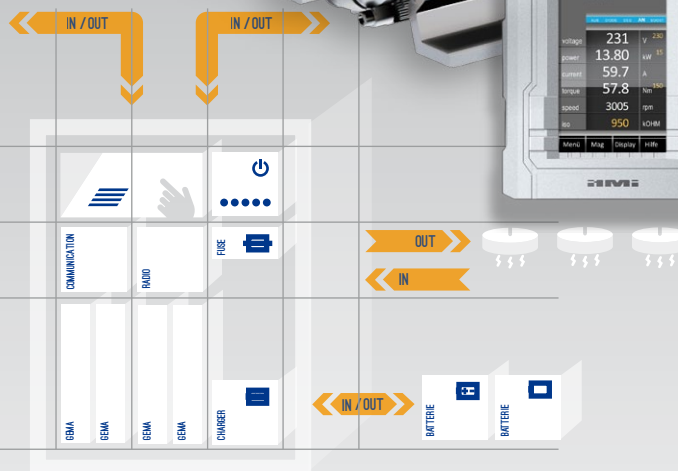

your partner for high-performance generators in industry, construction industry, transportation and military.

KW-Generators. Powerful. Innovative.

We are a young and motivated team of electrical and mechanical engineers.

Our product line comprises generators from 5-550 kVA in the sizes 132, 160, 200, 250 and 355. All generators are synchronous, brushless, suited for application up to IP67 specification and electronically controlled. With CAN interface, insulation monitoring and power control. Measurement of performance and $\cos \varphi$. Display modules, parameter setting software and other accessories for hydraulic drives.

All generators and control devices are developed and produced in-house by KWG. Our products meet the highest standard of quality.

Besides our standard products, we also offer customized solutions. We accompany our customers from the first idea through to series production. In addition, we support our customers in their development of new applications by the supply of 2D and 3D data.